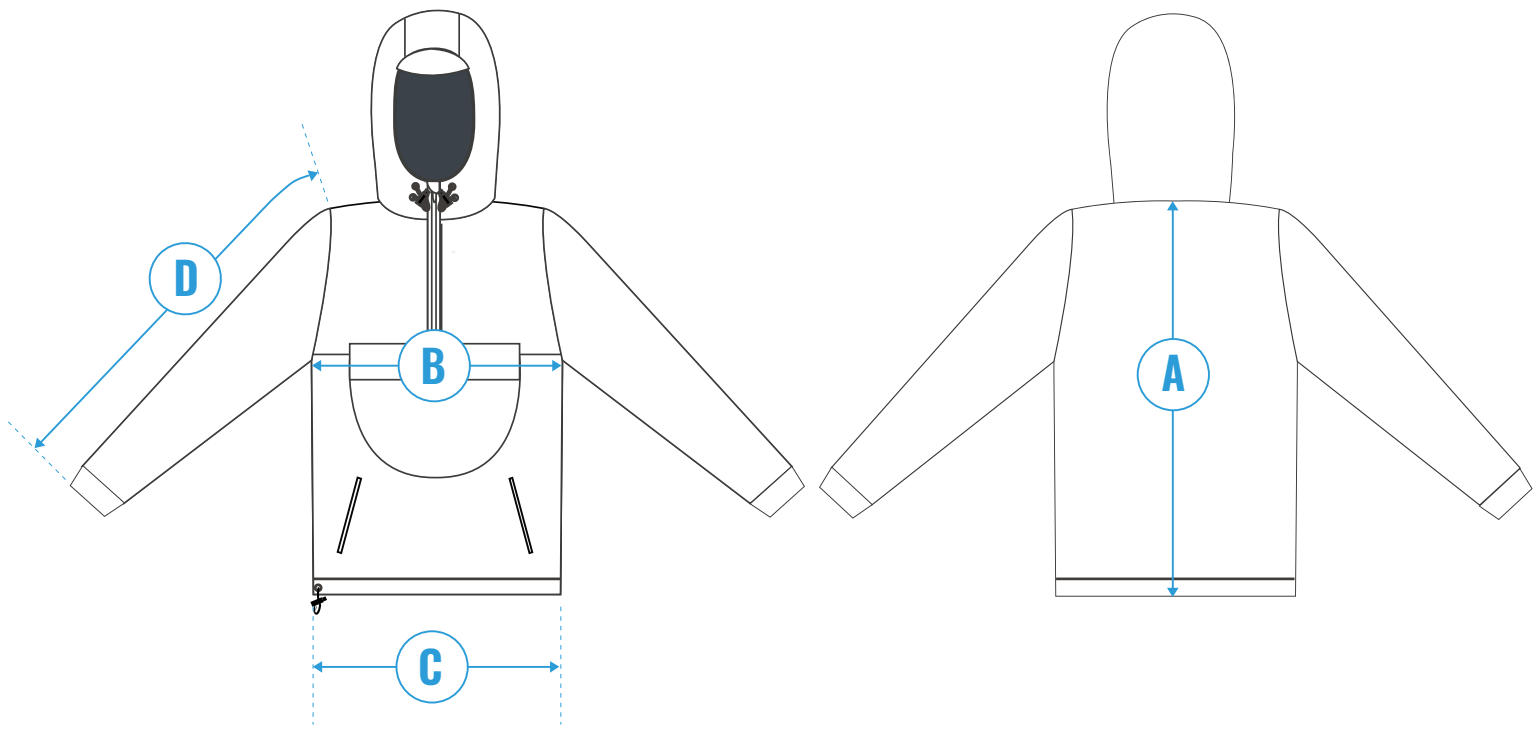

GYEON®

JACKET

SIZE TABLE

The sizes below are given in centimeters

		S	M	L	XL	XXL
A	Length through center back	75	77	79		
B	1/2 chest width	59	61	63		
C	1/2 bottom width	57	59	61		
D	Sleeve length	66	67	68		